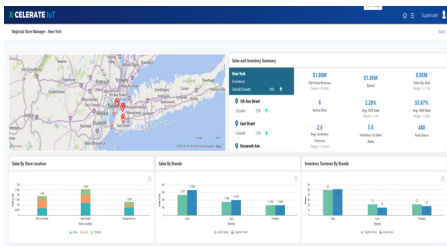

Infrastructure
Azure

Drive Edge-to-Cloud Transformation

Winning with IOT!

Custom Workshop and Pilot Investment Opportunity

Go beyond simple data exchange to building intelligent environments that model your vision.

Xoriant's **X·CELERATE IoT** solution helps you rapidly deploy an end-to end IoT solution that solves your specific business challenges, driving efficiency and increasing productivity with Azure IOT.

Build a secure, scalable and compliant IOT environment leveraging Azure IOT and accelerate time to market.

Xoriant and Microsoft make 'insights at your fingertips' a reality, with hyper customized architecture and intuitive user experience.

IOT for Retail

Understand customer behavior, in real time with cognitive video analysis, integrated with your ERP data to create better customer experiences.