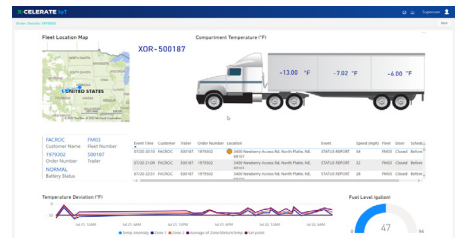

IOT for Manufacturing

Achieve smart manufacturing by correlating data from multiple machines, sensors, and systems to better understand and correct quality problems.

IOT for Supply Chain

Integrate data from sensors and enterprise systems to monitor your supply chain metrics including temperature, location, and damage monitoring to predict disruptions.