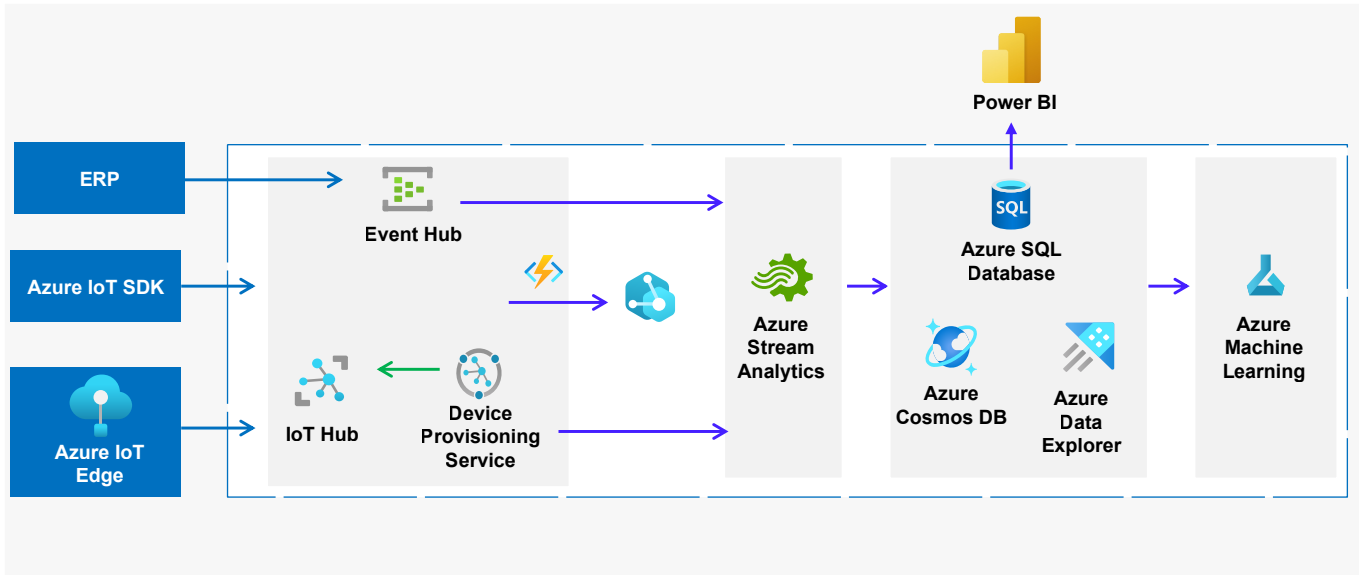

Grow big!

Deploy choice based **IOT solution** and gain insights that help create **Breakthrough CX** with Power BI, Dynamics 365, Azure Synapse Analytics, Microsoft Dataverse, Azure Cosmos DB and more

Proof of Concept in Weeks using your devices and data, quickly scalable to production

User friendly visualizations of critical metrics including equipment status, KPIs and equipment status

Utilize machine learning to analyze data, spot key trends, and make data-driven predictions / forecasts

Integrate with Microsoft and non-Microsoft products alike

Display the right information to the right people to make the right decisions

Built on Microsoft Azure for scalability, security & resilience

MSDN Member
20+ Years

600+ Microsoft
Technology Experts

www.xoriant.com/partners/microsoft

All rights reserved | Xoriant Corporation