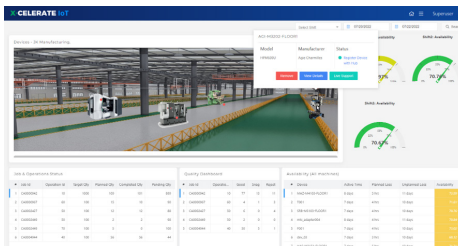

IOT for Manufacturing

Achieve smart manufacturing by correlating data from multiple machines, sensors, and systems to better understand and correct quality problems.

IOT for Supply Chain

Integrate data from sensors and enterprise systems to monitor your supply chain metrics including temperature, location, and damage monitoring to predict disruptions.